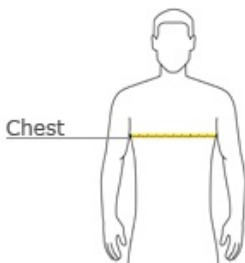

Youth Pullover Hooded Sweatshirt with Stripe Y255

Outfit both adults and kids with this sporty essential. Colorfast to stay bright wash after wash, this comfortable sweatshirt has a full athletic cut with minimal shrinkage.

- 9-ounce, 60/40 ring spun combed cotton/poly
- Fully coverseamed
- Locker patch
- Set-in sleeves
- Rib knit cuffs and waistband
- Side pockets

CARE INSTRUCTIONS

Machine wash cold, gentle cycle. Only non-chlorine bleach when needed. Tumble dry low, do not iron.

front

back

HOW TO MEASURE

Chest

CHEST

With arms down at sides, measure around the upper body, under arms and over the fullest part of the chest.

SIZE CHART

	XS	S	M	L	XL
Size	4	6/8	10/12	14/16	18/20
Chest	25-26	26-28	28-30	30-32	32-35